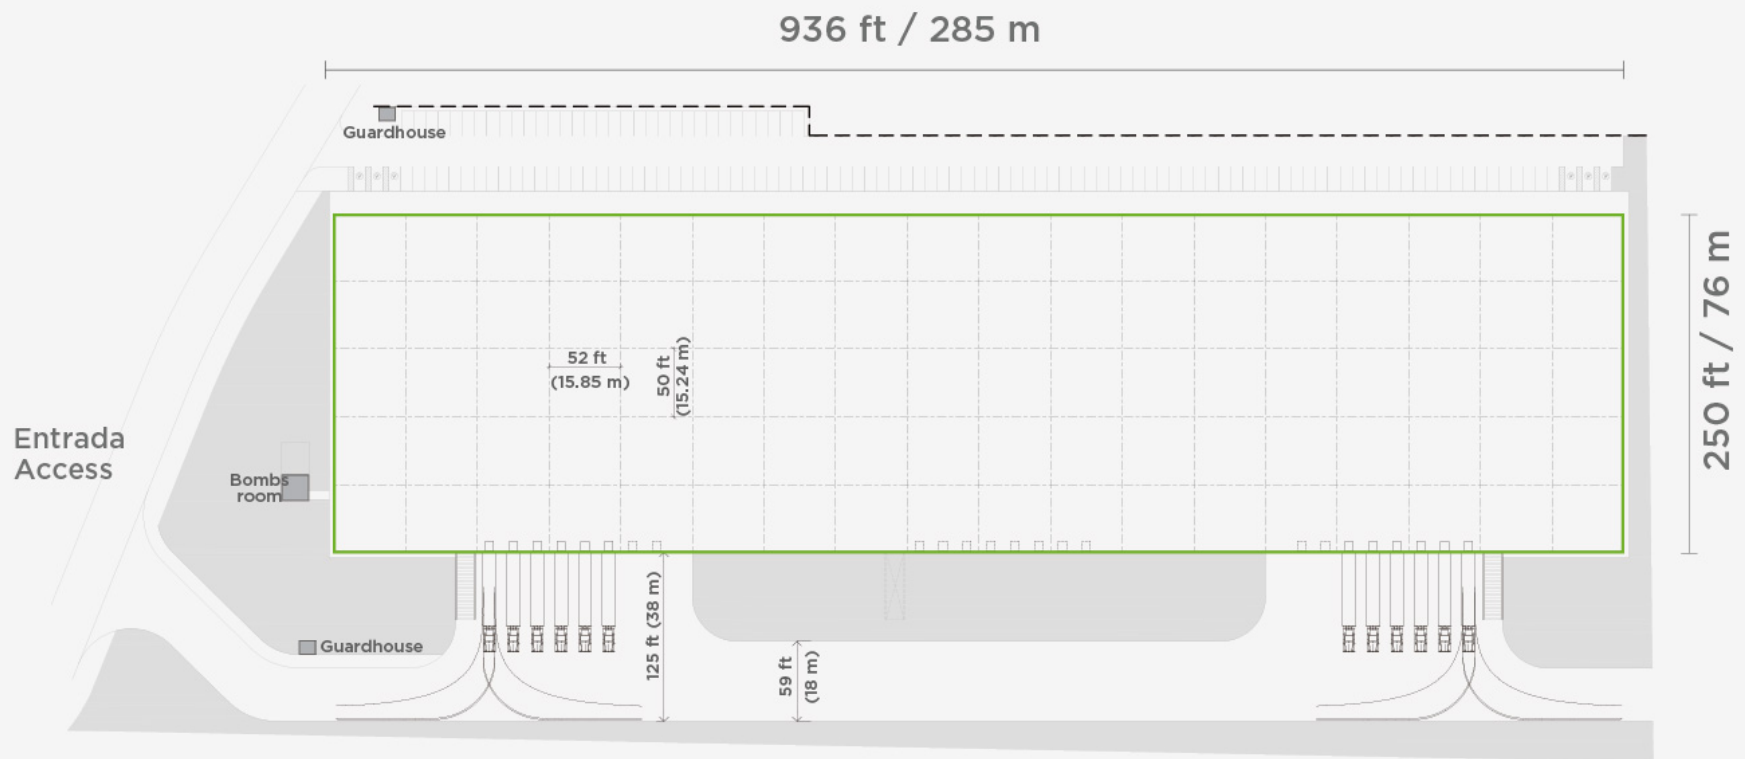

MTY-SPEC04-PIP

BUILDING LAYOUT

PROSPERITY
REAL ESTATE

CONTACT

 Paulina Duran | +52 81 1977 7166

 paulina.duran@prosperityindustrial.com